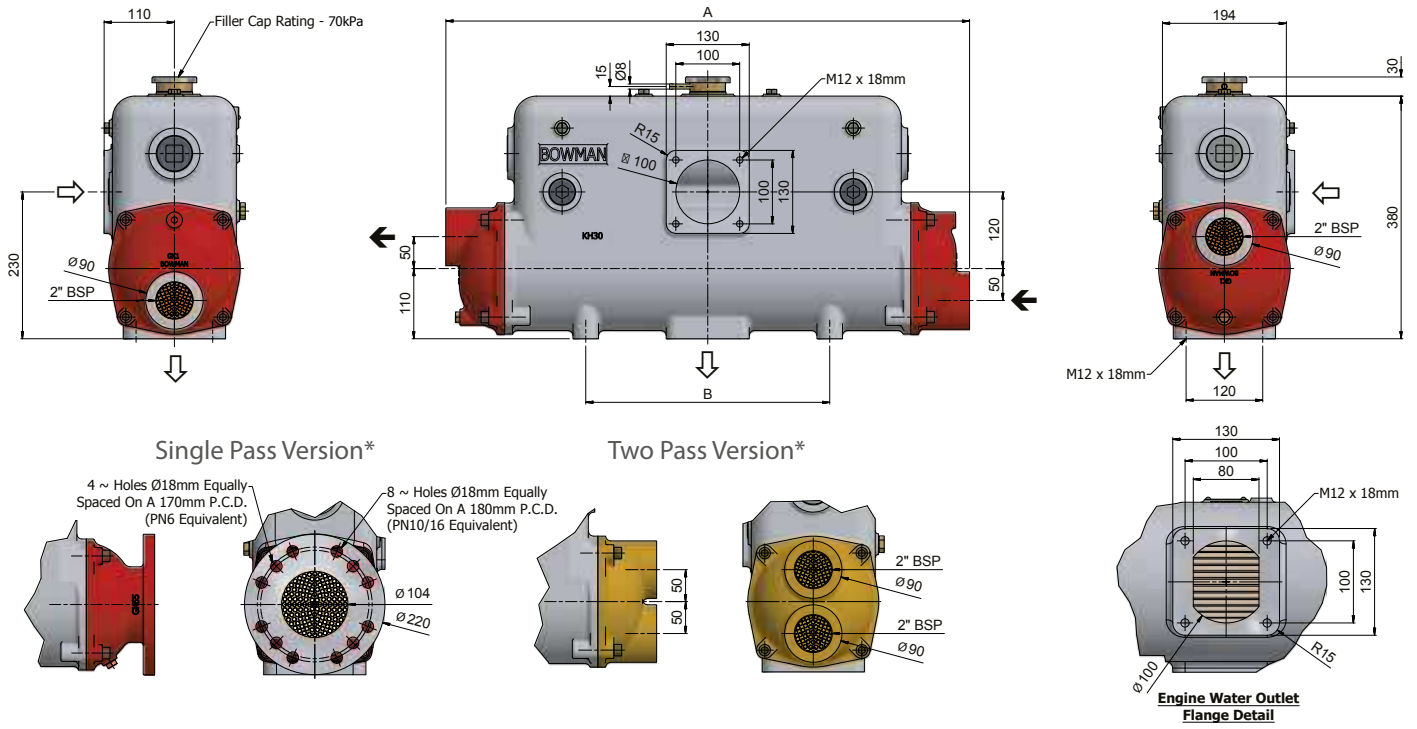

KH Range

Three Pass Version

Type	Weight	A	B
KH200	51kg	674mm	382mm
KH300	59kg	820mm	382mm
KH400	67kg	998mm	560mm

JH Range

Three Pass Version

Type	Weight	A	B
JH200	82kg	704mm	382mm
JH300	93kg	850mm	382mm
JH400	106kg	1028mm	560mm