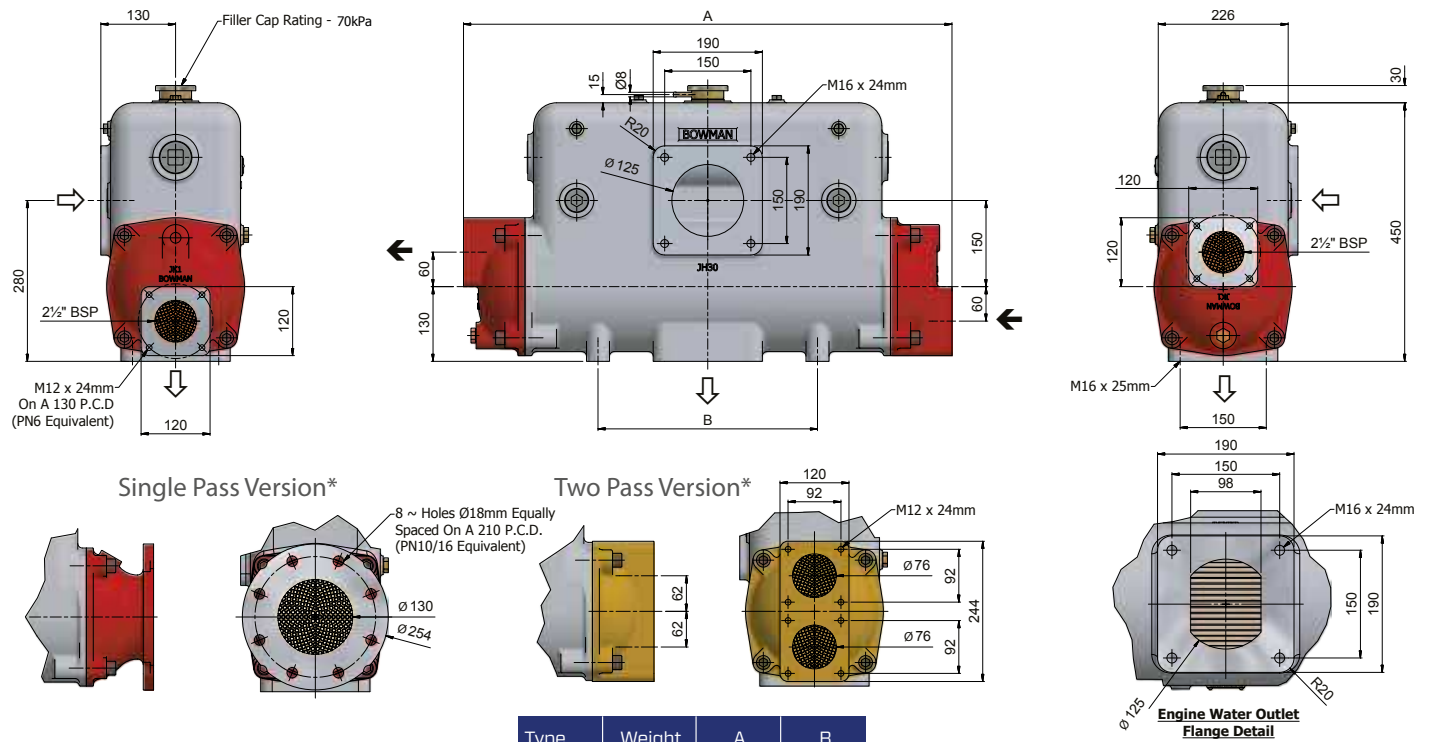

KH Range

Three Pass Version

Type	Weight	A	B
KH200	51kg	674mm	382mm
KH300	59kg	820mm	382mm
KH400	67kg	998mm	560mm

JH Range

Three Pass Version

Type	Weight	A	B
JH200	82kg	704mm	382mm
JH300	93kg	850mm	382mm
JH400	106kg	1028mm	560mm