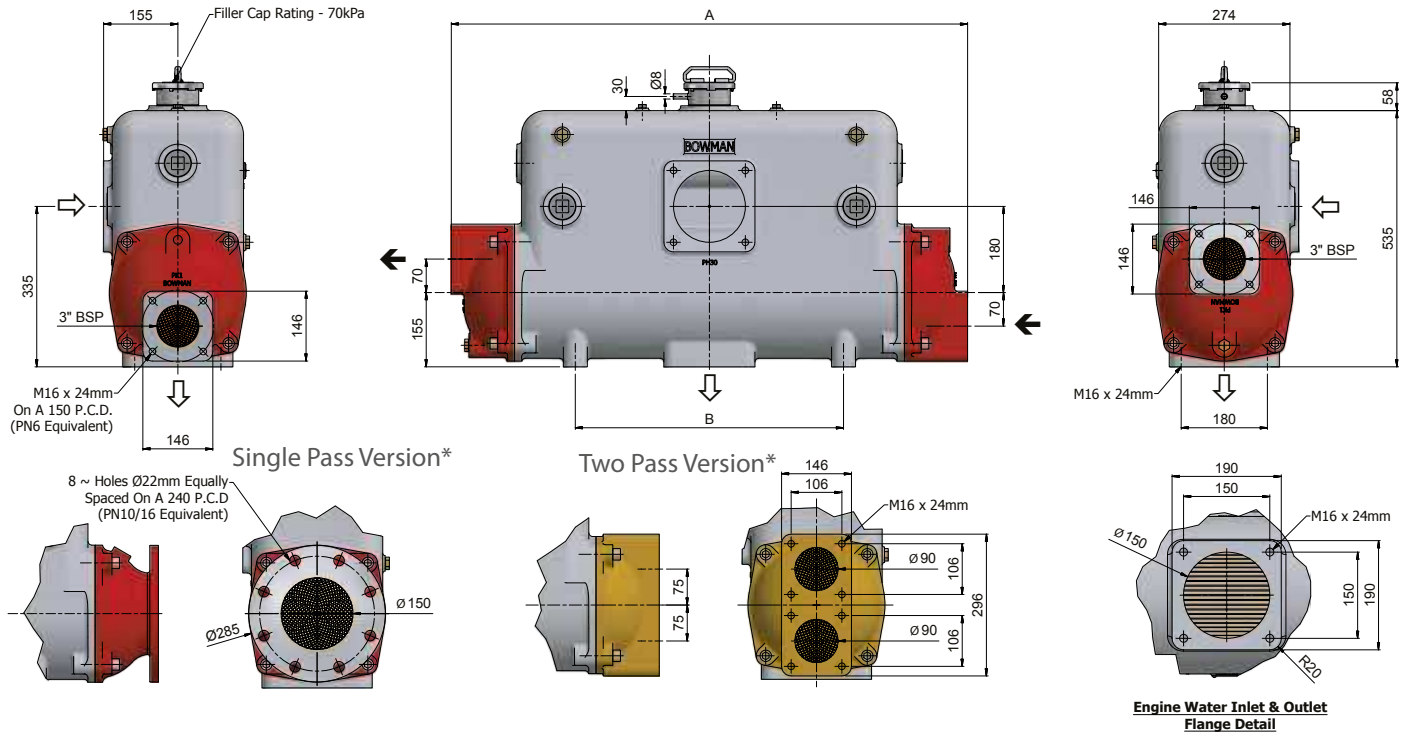

PH Range

Three Pass Version

Type	Weight	A	B
PH200	136kg	890mm	382mm
PH300	156kg	1078mm	560mm
PH400	190kg	1280mm	762mm

* These units are available at extra cost and with slightly longer lead times.